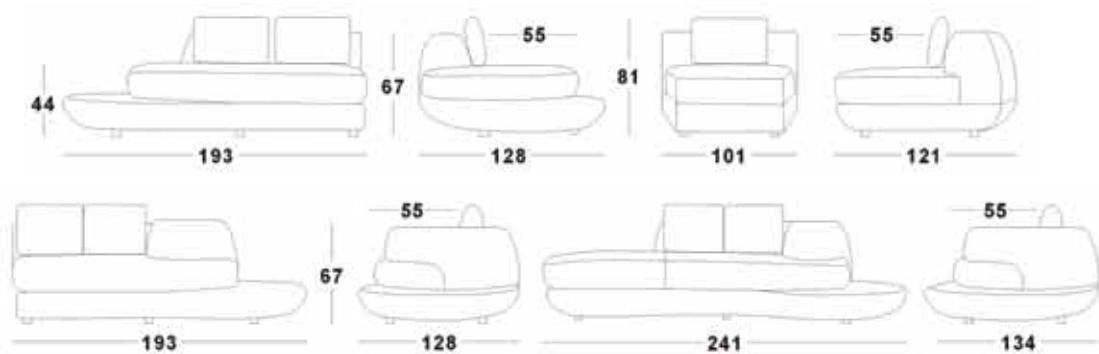

leather

Stanford sofa set (3+2+1)

Stanford is a smart and stylish piece to spruce up your home or office.

This modern sofa can find a place in almost any contemporary décor.

Colours

- White
- Black

leather

Bailey Lounge set