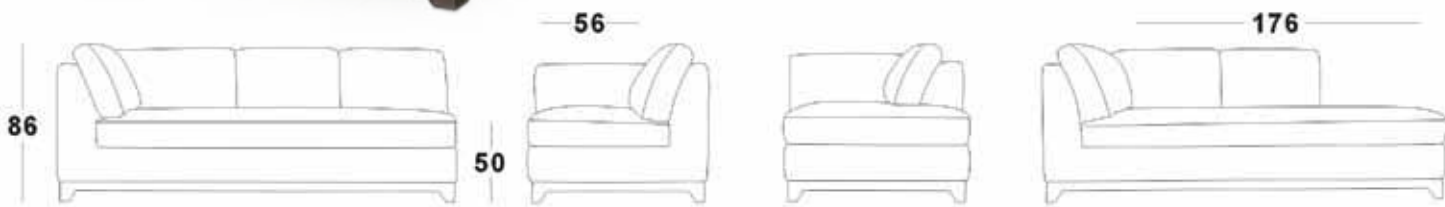

Colours

- Off White
- Grey

leather

Ralph Lounge

Bring in the classic look with the Ralph sofa. This is a time tested set that fits any space any time.

Colours | - Off White
- Dark Brown

Ottoman

Ottoman