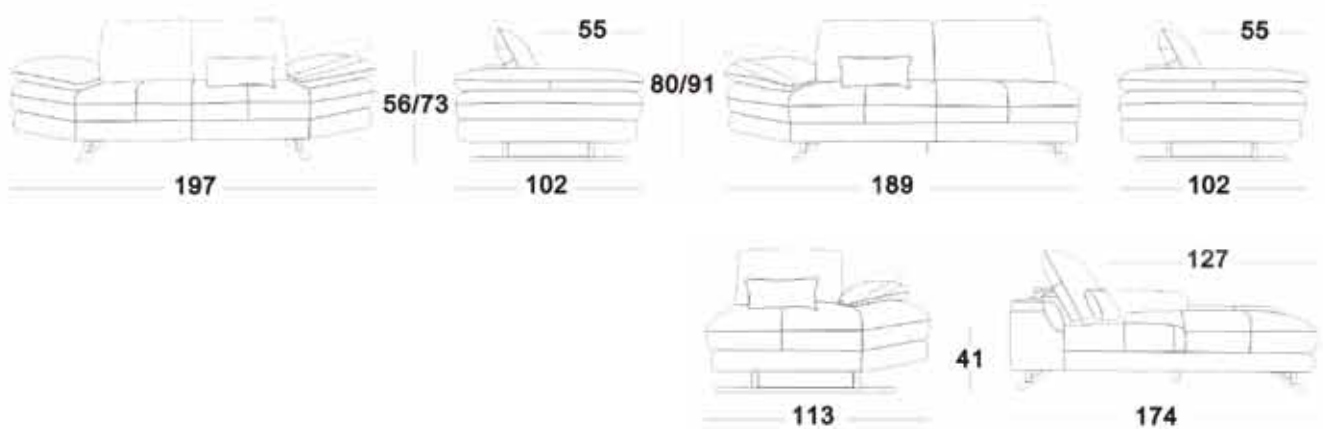

leather

Ashley lounge set

This sofa is for the adventurer in you! The set is unique and beautiful as well as practical.

The arms and backrest are adjustable so everyone can relax.

If you are looking for furniture that is chic and comfortable then Ashley is right for you.

Colours

- Off White
- Grey