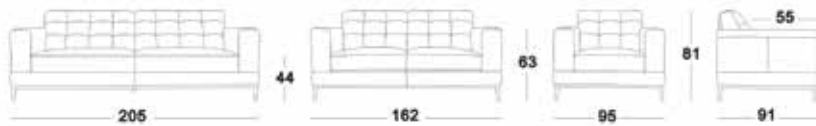

leather

Stanford sofa set (3+2+1)

Stanford is a smart and stylish piece to spruce up your home or office.

This modern sofa can find a place in almost any contemporary décor.

Colours

- White
- Black

leather

Bailey Lounge set